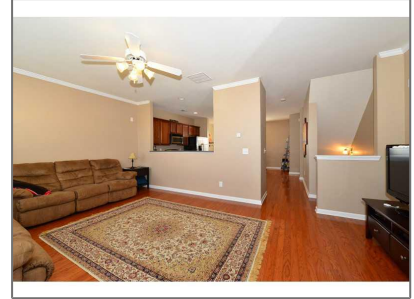

3508 Chattahoochee Summit Lane # 26

1,833 Sqft - 3508 Chattahoochee Summit Lane #
26, Atlanta, Georgia 30339

Basic [Details](#)

Status:	Sold
Asking Price:	\$202,000
Bedrooms:	3
Bathrooms:	3
Half Bathrooms:	1
Square Footage:	1,833 Sqft
Year Built:	2004