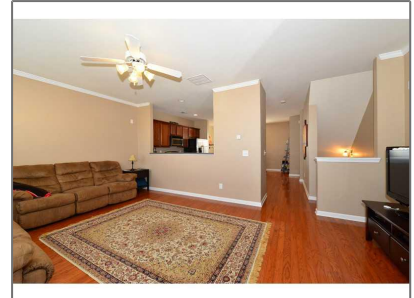

3508 Chattahoochee Summit Lane UNIT 26

1,833 Sqft - 3508 Chattahoochee Summit Lane
UNIT 26, Atlanta, Georgia 30339

Basic [Details](#)

Listing Type:	Sold
Asking Price:	\$202,000
Bedrooms:	3
Bathrooms:	3
Half Bathrooms:	1
Square Footage:	1,833 Sqft
Year Built:	2004