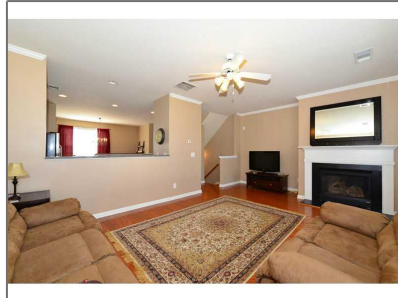

3508 Chattahoochee Summit Lane UNIT 26

1,833 Sqft - 3508 Chattahoochee Summit Lane
UNIT 26, Atlanta, Georgia 30339

Basic [Details](#)

Listing Type:	Sold
Asking Price:	\$202,000
Bedrooms:	3
Bathrooms:	3
Half Bathrooms:	1
Square Footage:	1,833 Sqft
Year Built:	2004