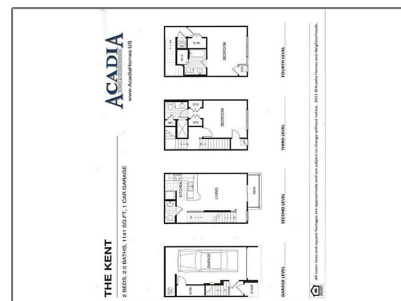

215 Semel Drive NW # 446

1,141 Sqft - 215 Semel Drive NW # 446, Atlanta,
Georgia 30309

Basic Details

Status:	Sold
Asking Price:	\$200,400
Bedrooms:	2
Bathrooms:	2
Half Bathrooms:	1
Square Footage:	1,141 Sqft
Year Built:	2012