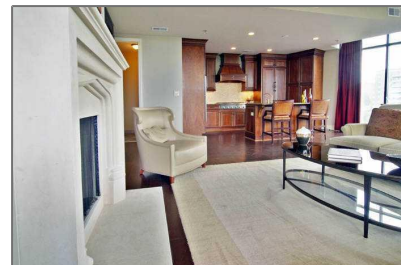

2233 PEACHTREE ROAD NE UNIT 604 # 604

1,849 Sqft - 2233 PEACHTREE ROAD NE UNIT
604 # 604, Atlanta, Georgia 30305

Basic [Details](#)

Listing Type:	Sold
Asking Price:	\$455,000
Bedrooms:	2
Bathrooms:	2
Half Bathrooms:	1
Square Footage:	1,849 Sqft
Year Built:	2009