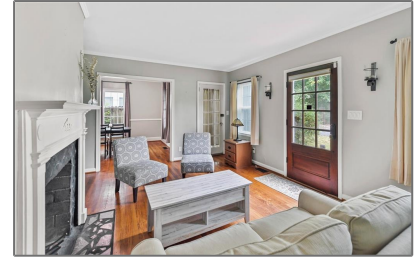

## Basic [Details](#)

Listing Type:	<b>Sold</b>
Asking Price:	<b>\$520,000</b>
Bedrooms:	<b>3</b>
Bathrooms:	<b>2</b>
Square Footage:	<b>1,429 Sqft</b>
Year Built:	<b>1944</b>
Lot Area:	<b>0.18 Acres</b>