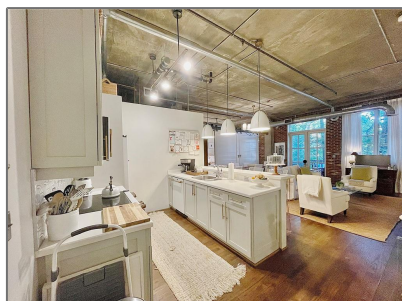

## Basic [Details](#)

Listing Type: **Sold**

Asking Price: **\$310,000**

Bedrooms: **1**

Bathrooms: **1**

Square Footage: **980 Sqft**

Year Built: **1999**

Lot Area: **0.02 Acres**