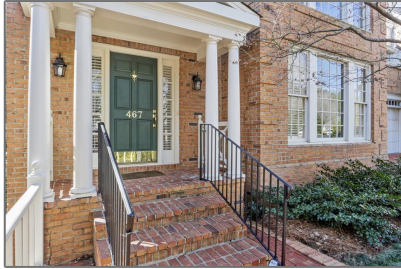

# 467 Ivy Park Lane NE

2,780 Sqft - 467 Ivy Park Lane NE, Atlanta, Georgia 30342

## Basic [Details](#)

Listing Type:	<b>Sold</b>
Asking Price:	<b>\$862,500</b>
Bedrooms:	<b>3</b>
Bathrooms:	<b>3</b>
Half Bathrooms:	<b>1</b>
Square Footage:	<b>2,780 Sqft</b>
Year Built:	<b>1987</b>
Lot Area:	<b>0.19 Acres</b>