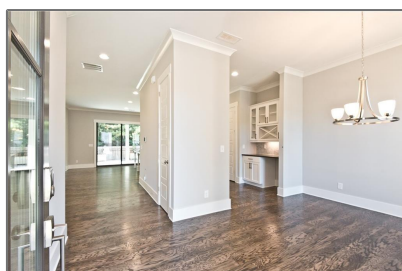

2080 Drew Drive NW

2,914 Sqft - 2080 Drew Drive NW, Atlanta, Georgia 30318

Basic [Details](#)

Listing Type:	Sold
Asking Price:	\$617,208
Bedrooms:	3
Bathrooms:	2
Half Bathrooms:	1
Square Footage:	2,914 Sqft
Year Built:	2021