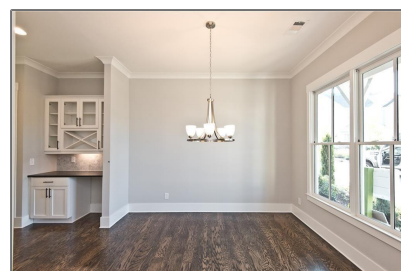

2080 Drew Drive NW

2,914 Sqft - 2080 Drew Drive NW, Atlanta, Georgia 30318

Basic [Details](#)

Listing Type:	Sold
Asking Price:	\$617,208
Bedrooms:	3
Bathrooms:	2
Half Bathrooms:	1
Square Footage:	2,914 Sqft
Year Built:	2021