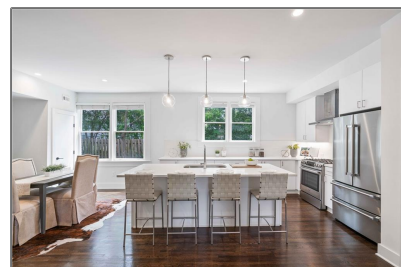

## Basic Details

Listing Type:	<b>Sold</b>
Asking Price:	<b>\$405,000</b>
Bedrooms:	<b>2</b>
Bathrooms:	<b>2</b>
Square Footage:	<b>1,357 Sqft</b>
Year Built:	<b>1924</b>