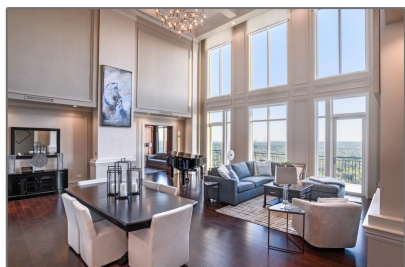

2950 Mount Wilkinson Parkway # 1109

3,988 Sqft - 2950 Mount Wilkinson Parkway #
1109, Atlanta, Georgia 30339

Basic [Details](#)

Listing Type:	Sold
Asking Price:	\$2,266,667
Bedrooms:	3
Bathrooms:	4
Half Bathrooms:	1
Square Footage:	3,988 Sqft
Year Built:	2006