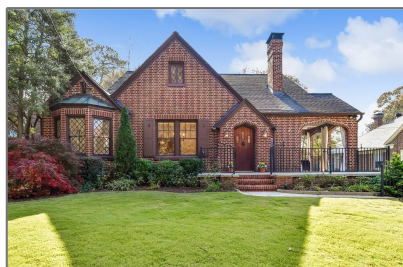

665 E Morningside Drive NE

2,563 Sqft - 665 E Morningside Drive NE, Atlanta,
Georgia 30324

Basic [Details](#)

Listing Type:	Sold
Asking Price:	\$1,130,000
Bedrooms:	4
Bathrooms:	3
Square Footage:	2,563 Sqft
Year Built:	1930
Lot Area:	0.29 Acres

Address [Map](#)

Street:	665 E Morningside Drive NE
Country:	US
State:	GA
County:	Fulton
City:	Atlanta
Zipcode:	30324
Longitude:	W85° 38' 4"
Latitude:	N33° 47' 57.4"

Features

Basement:

[Interior Entry, Exterior
Entry, Unfinished](#)