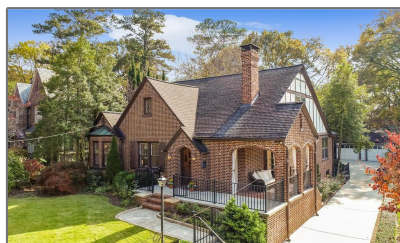

665 E Morningside Drive NE

2,563 Sqft - 665 E Morningside Drive NE, Atlanta,
Georgia 30324

Basic [Details](#)

Listing Type:	Sold
Asking Price:	\$1,130,000
Bedrooms:	4
Bathrooms:	3
Square Footage:	2,563 Sqft
Year Built:	1930
Lot Area:	0.29 Acres

Address [Map](#)

Street:	665 E Morningside Drive NE
Country:	US
State:	GA
County:	Fulton
City:	Atlanta
Zipcode:	30324
Longitude:	W85° 38' 4"
Latitude:	N33° 47' 57.4"

Features

Basement:

[Interior Entry, Exterior
Entry, Unfinished](#)