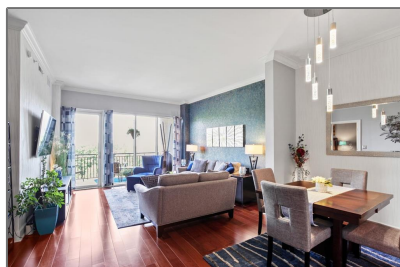

2950 Mount Wilkinson Parkway SE # 505

1,452 Sqft - 2950 Mount Wilkinson Parkway SE #
505, Atlanta, Georgia 30339

Basic [Details](#)

Listing Type:	Sold
Asking Price:	\$505,000
Bedrooms:	2
Bathrooms:	2
Square Footage:	1,452 Sqft
Year Built:	2006
Lot Area:	0.03 Acres