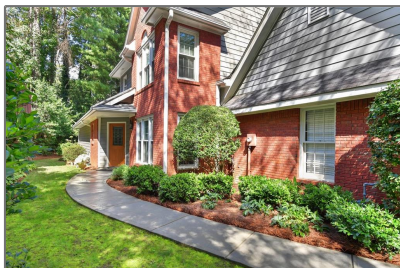

# 1023 Shady Valley Place NE

2,140 Sqft - 1023 Shady Valley Place NE,  
Brookhaven, Georgia 30324

## Basic [Details](#)

Listing Type:	<b>Sold</b>
Asking Price:	<b>\$520,000</b>
Bedrooms:	<b>3</b>
Bathrooms:	<b>2</b>
Half Bathrooms:	<b>1</b>
Square Footage:	<b>2,140 Sqft</b>
Year Built:	<b>1989</b>
Lot Area:	<b>0.20 Acres</b>

## Address [Map](#)

Street:	<b>1023 Shady Valley Place NE</b>
Country:	<b>US</b>
State:	<b>GA</b>
County:	<b>Dekalb - GA</b>
City:	<b>Brookhaven</b>
Zipcode:	<b>30324</b>
Longitude:	<b>W85° 39' 9.4"</b>
Latitude:	<b>N33° 50' 4.2"</b>