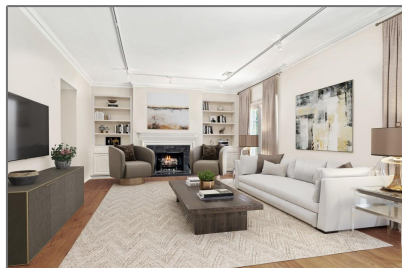

3050 Margaret Mitchell Drive # 47

2,400 Sqft - 3050 Margaret Mitchell Drive # 47,
Atlanta, Georgia 30327

Basic [Details](#)

Listing Type:	Sold
Asking Price:	\$400,000
Bedrooms:	2
Bathrooms:	2
Half Bathrooms:	1
Square Footage:	2,400 Sqft
Year Built:	1972
Lot Area:	0.05 Acres