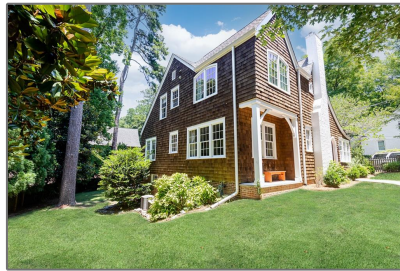

# 715 Ellsworth Drive NW

- 715 Ellsworth Drive NW, Atlanta, Georgia 30318

## Basic [Details](#)

Listing Type:	<b>Sold</b>
Asking Price:	<b>\$965,000</b>
Bedrooms:	<b>4</b>
Bathrooms:	<b>3</b>
Year Built:	<b>1930</b>
Lot Area:	<b>0.23 Acres</b>