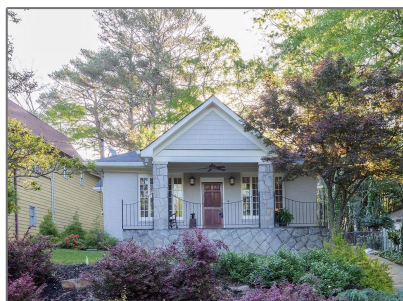

2295 Stephen Long Drive NE

1,713 Sqft - 2295 Stephen Long Drive NE, Atlanta,
Georgia 30305

Basic [Details](#)

Listing Type:	Sold
Asking Price:	\$695,000
Bedrooms:	3
Bathrooms:	2
Square Footage:	1,713 Sqft
Year Built:	1925
Lot Area:	0.16 Acres

Address [Map](#)

Street:	2295 Stephen Long Drive NE
Country:	US
State:	GA
County:	Fulton
City:	Atlanta
Zipcode:	30305
Longitude:	W85° 37' 4.7"
Latitude:	N33° 49' 3.1"

Features

Basement:

[Interior Entry,
Unfinished](#)