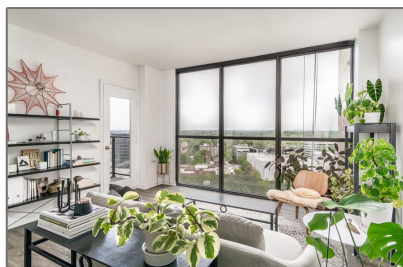

## Basic [Details](#)

Listing Type:	<b>Sold</b>
Asking Price:	<b>\$196,000</b>
Bedrooms:	<b>1</b>
Bathrooms:	<b>1</b>
Square Footage:	<b>645 Sqft</b>
Year Built:	<b>1989</b>
Lot Area:	<b>0.01 Acres</b>