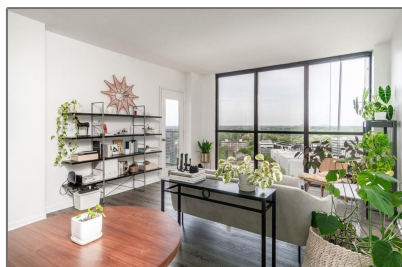

## Basic [Details](#)

Listing Type:	<b>Sold</b>
Asking Price:	<b>\$196,000</b>
Bedrooms:	<b>1</b>
Bathrooms:	<b>1</b>
Square Footage:	<b>645 Sqft</b>
Year Built:	<b>1989</b>
Lot Area:	<b>0.01 Acres</b>