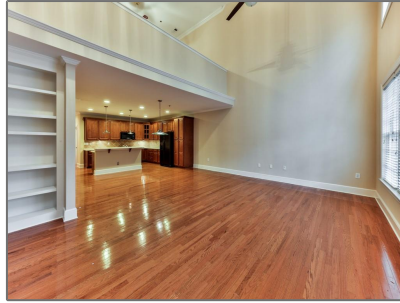

## Basic Details

Listing Type:	<b>Sold</b>
Asking Price:	<b>\$321,500</b>
Bedrooms:	<b>2</b>
Bathrooms:	<b>2</b>
Square Footage:	<b>2,040 Sqft</b>
Year Built:	<b>2001</b>
Lot Area:	<b>0.02 Acres</b>