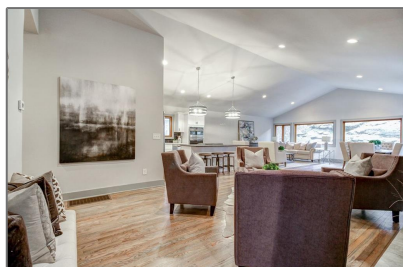

2241 DREW VALLEY Road NE

1,486 Sqft - 2241 DREW VALLEY Road NE,
Brookhaven, Georgia 30319

Basic [Details](#)

Listing Type:	Sold
Asking Price:	\$510,000
Bedrooms:	3
Bathrooms:	2
Half Bathrooms:	1
Square Footage:	1,486 Sqft
Year Built:	1955
Lot Area:	0.20 Acres