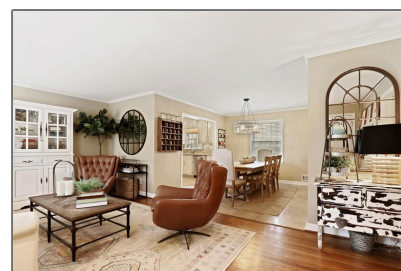

## Basic [Details](#)

Listing Type:	<b>Sold</b>
Asking Price:	<b>\$585,000</b>
Bedrooms:	<b>3</b>
Bathrooms:	<b>3</b>
Square Footage:	<b>2,665 Sqft</b>
Year Built:	<b>1961</b>
Lot Area:	<b>0.20 Acres</b>