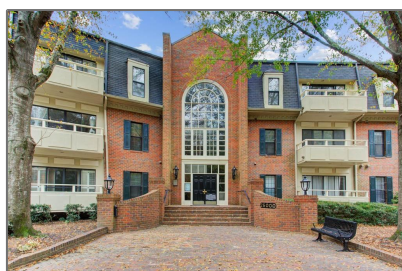

25209 Plantation Drive NE

1,504 Sqft - 25209 Plantation Drive NE, Atlanta, Georgia 30324

Basic [Details](#)

Listing Type:	Sold
Asking Price:	\$284,000
Bedrooms:	2
Bathrooms:	2
Square Footage:	1,504 Sqft
Year Built:	1983

Features

<input checked="" type="checkbox"/>	Basement:	Full, Interior Entry
-------------------------------------	-----------	-----------------------------

Address [Map](#)

Street:	25209 Plantation Drive NE
Country:	US
State:	GA
County:	Fulton
City:	Atlanta
Zipcode:	30324
Longitude:	W85° 38' 38.9"
Latitude:	N33° 50' 13"