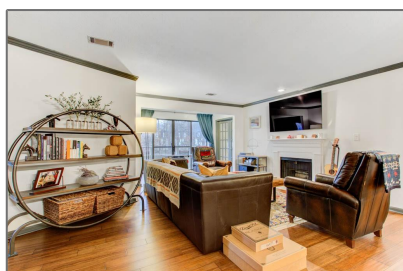

25209 Plantation Drive NE

1,504 Sqft - 25209 Plantation Drive NE, Atlanta, Georgia 30324

Basic [Details](#)

Listing Type:	Sold
Asking Price:	\$284,000
Bedrooms:	2
Bathrooms:	2
Square Footage:	1,504 Sqft
Year Built:	1983