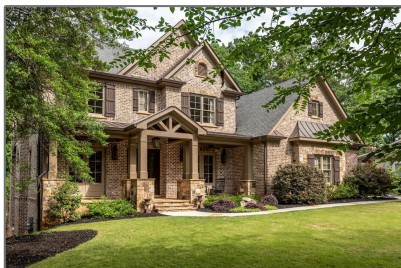

# 1396 Epping Forest Drive NE

5,547 Sqft - 1396 Epping Forest Drive NE,  
Brookhaven, Georgia 30319

## Basic [Details](#)

Status:	<b>Sold</b>
Asking Price:	<b>\$1,350,000</b>
Bedrooms:	<b>5</b>
Bathrooms:	<b>5</b>
Half Bathrooms:	<b>1</b>
Square Footage:	<b>5,547 Sqft</b>
Year Built:	<b>2013</b>
Lot Area:	<b>0.50 Acres</b>

## Address [Map](#)

Street:	<b>1396 Epping Forest Drive NE</b>
Country:	<b>US</b>
State:	<b>GA</b>
County:	<b>Dekalb</b>
City:	<b>Brookhaven</b>
Zipcode:	<b>30319</b>
Longitude:	<b>W85° 40' 4"</b>
Latitude:	<b>N33° 53' 25.6"</b>