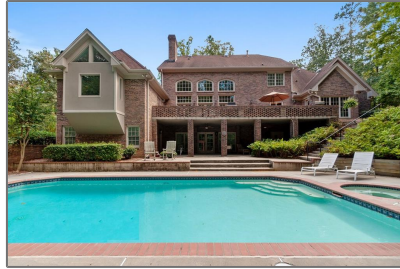

2 Bentley Trace Manor

6,993 Sqft - 2 Bentley Trace Manor, Atlanta, Georgia 30327

Basic [Details](#)

Status:	Sold
Asking Price:	\$1,100,000
Bedrooms:	6
Bathrooms:	4
Half Bathrooms:	2
Square Footage:	6,993 Sqft
Year Built:	1981
Lot Area:	1 Acres

Features

✓	Swimming Pool:	Gunite, In Ground
✓	Basement:	Full, Daylight, Finished, Finished Bath, Interior Entry, Exterior Entry

Address [Map](#)

Street:	2 Bentley Trace Manor
Country:	US
State:	GA
County:	Fulton
City:	Atlanta
Zipcode:	30327
Longitude:	W85° 34' 9.2"
Latitude:	N33° 53' 59.7"