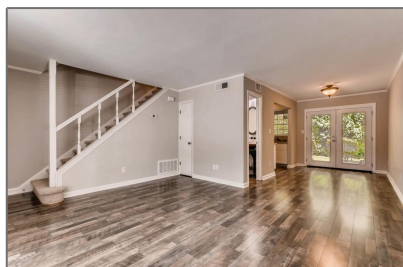

136 Peachtree Memorial Drive NW

1,108 Sqft - 136 Peachtree Memorial Drive NW,
Atlanta, Georgia 30309

Basic [Details](#)

| | |
|-----------------|-------------------|
| Status: | Sold |
| Asking Price: | \$255,000 |
| Bedrooms: | 2 |
| Bathrooms: | 1 |
| Half Bathrooms: | 1 |
| Square Footage: | 1,108 Sqft |
| Year Built: | 1975 |