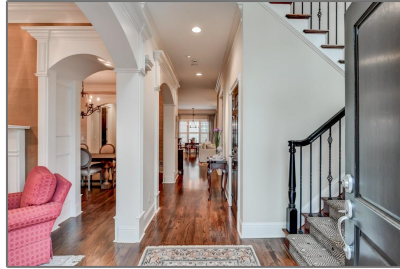

700 Longleaf Drive NE

2,976 Sqft - 700 Longleaf Drive NE, Atlanta, Georgia 30342

Basic [Details](#)

Listing Type:	Sold
Asking Price:	\$727,500
Bedrooms:	3
Bathrooms:	3
Half Bathrooms:	1
Square Footage:	2,976 Sqft
Year Built:	2001
Lot Area:	0.11 Acres