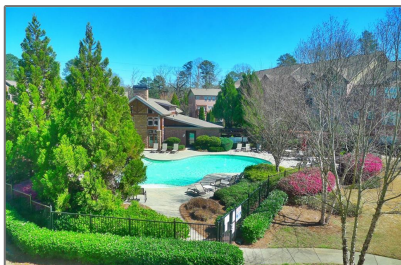

1402 Ashford Creek Circle NE

1,275 Sqft - 1402 Ashford Creek Circle NE,
Brookhaven, Georgia 30319

Basic [Details](#)

Listing Type:	Sold
Asking Price:	\$275,000
Bedrooms:	1
Bathrooms:	1
Half Bathrooms:	1
Square Footage:	1,275 Sqft
Year Built:	2006

Address [Map](#)

Street:	1402 Ashford Creek Circle NE
Country:	US
State:	GA
County:	Dekalb - GA
City:	Brookhaven
Zipcode:	30319
Longitude:	W85° 40' 6"
Latitude:	N33° 53' 46.8"

Agent [Info](#)

Features

Basement: