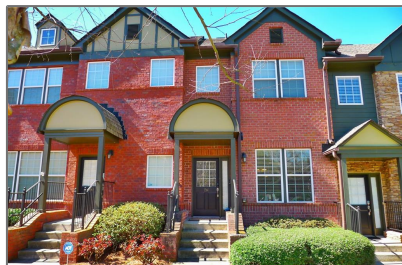

1402 Ashford Creek Circle NE

1,275 Sqft - 1402 Ashford Creek Circle NE,
Brookhaven, Georgia 30319

Basic [Details](#)

Listing Type:	Sold
Asking Price:	\$275,000
Bedrooms:	1
Bathrooms:	1
Half Bathrooms:	1
Square Footage:	1,275 Sqft
Year Built:	2006

Address [Map](#)

Street:	1402 Ashford Creek Circle NE
Country:	US
State:	GA
County:	Dekalb - GA
City:	Brookhaven
Zipcode:	30319
Longitude:	W85° 40' 6"
Latitude:	N33° 53' 46.8"

Agent [Info](#)

Features

Basement: