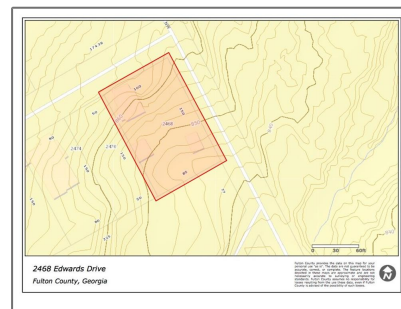

2468 Edwards Drive NW

- 2468 Edwards Drive NW, Atlanta, Georgia 30318

Basic Details

| | |
|---------------|-------------------|
| Listing Type: | Sold |
| Asking Price: | \$115,000 |
| Lot Area: | 0.32 Acres |

Address Map

| | |
|------------|------------------------------|
| Street: | 2468 Edwards Drive NW |
| Country: | US |
| State: | GA |
| County: | Fulton |
| City: | Atlanta |
| Zipcode: | 30318 |
| Longitude: | W85° 31' 52.7" |
| Latitude: | N33° 48' 59.5" |