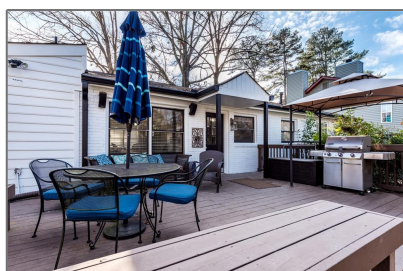

# 2426 Drew Valley Road NE

1,275 Sqft - 2426 Drew Valley Road NE,  
Brookhaven, Georgia 30319

## Basic [Details](#)

Listing Type:	<b>Sold</b>
Asking Price:	<b>\$422,500</b>
Bedrooms:	<b>3</b>
Bathrooms:	<b>3</b>
Square Footage:	<b>1,275 Sqft</b>
Year Built:	<b>1953</b>
Lot Area:	<b>0.20 Acres</b>