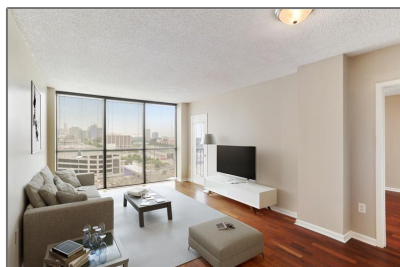

1280 W Peachtree Street NW UNIT 1606

1,028 Sqft - 1280 W Peachtree Street NW UNIT
1606, Atlanta, Georgia 30309

Basic [Details](#)

Listing Type:	Sold
Asking Price:	\$270,000
Bedrooms:	2
Bathrooms:	2
Square Footage:	1,028 Sqft
Year Built:	1989