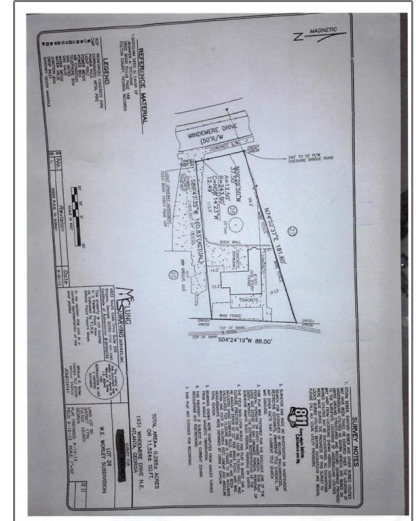

1931 Windemere Drive NE

1,226 Sqft - 1931 Windemere Drive NE, Atlanta, Georgia 30324

Basic [Details](#)

| | |
|-----------------|-------------------|
| Listing Type: | Sold |
| Asking Price: | \$380,000 |
| Bedrooms: | 2 |
| Bathrooms: | 2 |
| Square Footage: | 1,226 Sqft |
| Year Built: | 1940 |
| Lot Area: | 0.27 Acres |

Address [Map](#)

| | |
|------------|--------------------------------|
| Street: | 1931 Windemere Drive NE |
| Country: | US |
| State: | GA |
| County: | Fulton |
| City: | Atlanta |
| Zipcode: | 30324 |
| Longitude: | W85° 38' 11.4" |