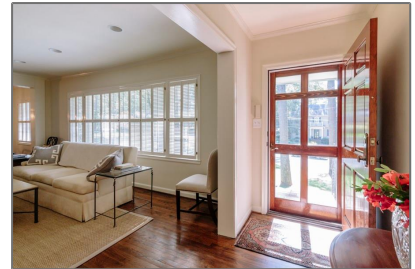

395 Whitmore Drive NW

1,694 Sqft - 395 Whitmore Drive NW, Atlanta, Georgia 30305

Basic [Details](#)

Listing Type:	Sold
Asking Price:	\$688,350
Bedrooms:	3
Bathrooms:	2
Square Footage:	1,694 Sqft
Year Built:	1949