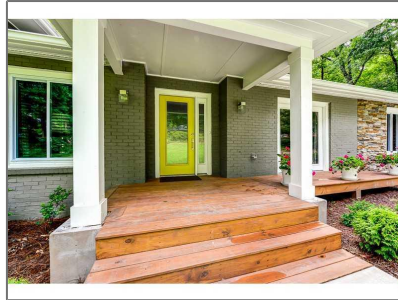

1982 Tall Tree Drive NE

3,254 Sqft - 1982 Tall Tree Drive NE, Atlanta, Georgia 30324

Basic [Details](#)

Listing Type:	Sold
Asking Price:	\$572,000
Bedrooms:	3
Bathrooms:	3
Square Footage:	3,254 Sqft
Year Built:	1950

Features

<input checked="" type="checkbox"/>	Basement:	Finished, Interior Entry, Exterior Entry
-------------------------------------	-----------	---

Address [Map](#)

Street:	1982 Tall Tree Drive NE
Country:	US
State:	GA
County:	Dekalb - GA
City:	Atlanta
Zipcode:	30324
Longitude:	W85° 39' 11.7"
Latitude:	N33° 50' 28.3"