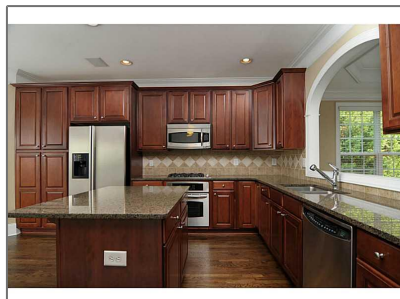

2203 Cumberland Parkway SE UNIT 401

2,710 Sqft - 2203 Cumberland Parkway SE UNIT
401, Atlanta, Georgia 30339

Basic [Details](#)

Listing Type:	Sold
Asking Price:	\$305,000
Bedrooms:	3
Bathrooms:	2
Half Bathrooms:	1
Square Footage:	2,710 Sqft
Year Built:	2006