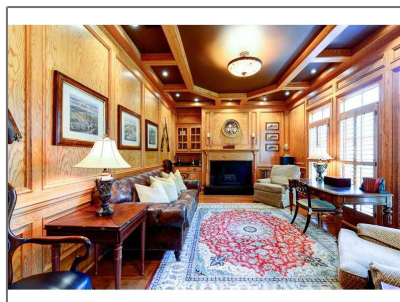

665 Timm Valley Road NE

5,400 Sqft - 665 Timm Valley Road NE, Atlanta, Georgia 30305

Basic [Details](#)

Listing Type:	Sold
Asking Price:	\$1,115,000
Bedrooms:	5
Bathrooms:	5
Half Bathrooms:	1
Square Footage:	5,400 Sqft
Year Built:	2006