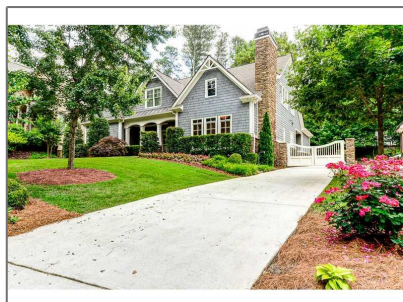

665 Timm Valley Road NE

5,400 Sqft - 665 Timm Valley Road NE, Atlanta, Georgia 30305

Basic [Details](#)

Listing Type:	Sold
Asking Price:	\$1,115,000
Bedrooms:	5
Bathrooms:	5
Half Bathrooms:	1
Square Footage:	5,400 Sqft
Year Built:	2006