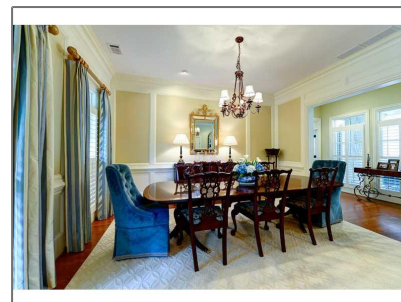

665 Timm Valley Road NE

5,400 Sqft - 665 Timm Valley Road NE, Atlanta, Georgia 30305

Basic [Details](#)

Listing Type:	Sold
Asking Price:	\$1,115,000
Bedrooms:	5
Bathrooms:	5
Half Bathrooms:	1
Square Footage:	5,400 Sqft
Year Built:	2006