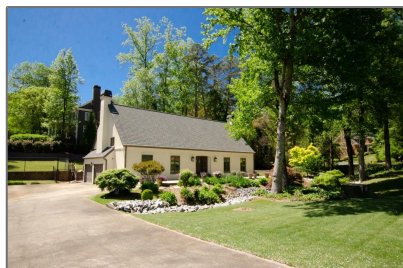

# 4200 Lansdowne Drive SE

2,522 Sqft - 4200 Lansdowne Drive SE, Atlanta, Georgia 30339

## Basic [Details](#)

Listing Type:	<b>For Sale</b>
Asking Price:	<b>\$889,900</b>
Bedrooms:	<b>4</b>
Bathrooms:	<b>2</b>
Half Bathrooms:	<b>1</b>
Square Footage:	<b>2,522 Sqft</b>
Year Built:	<b>1985</b>
Lot Area:	<b>0.51 Acres</b>