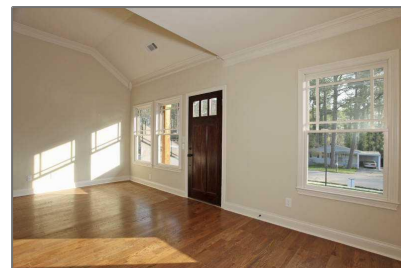

2726 NE Skyland Drive NE

1,500 Sqft - 2726 NE Skyland Drive NE, Atlanta, Georgia 30319

Basic [Details](#)

Listing Type:	Sold
Asking Price:	\$337,000
Bedrooms:	3
Bathrooms:	2
Square Footage:	1,500 Sqft
Year Built:	1954